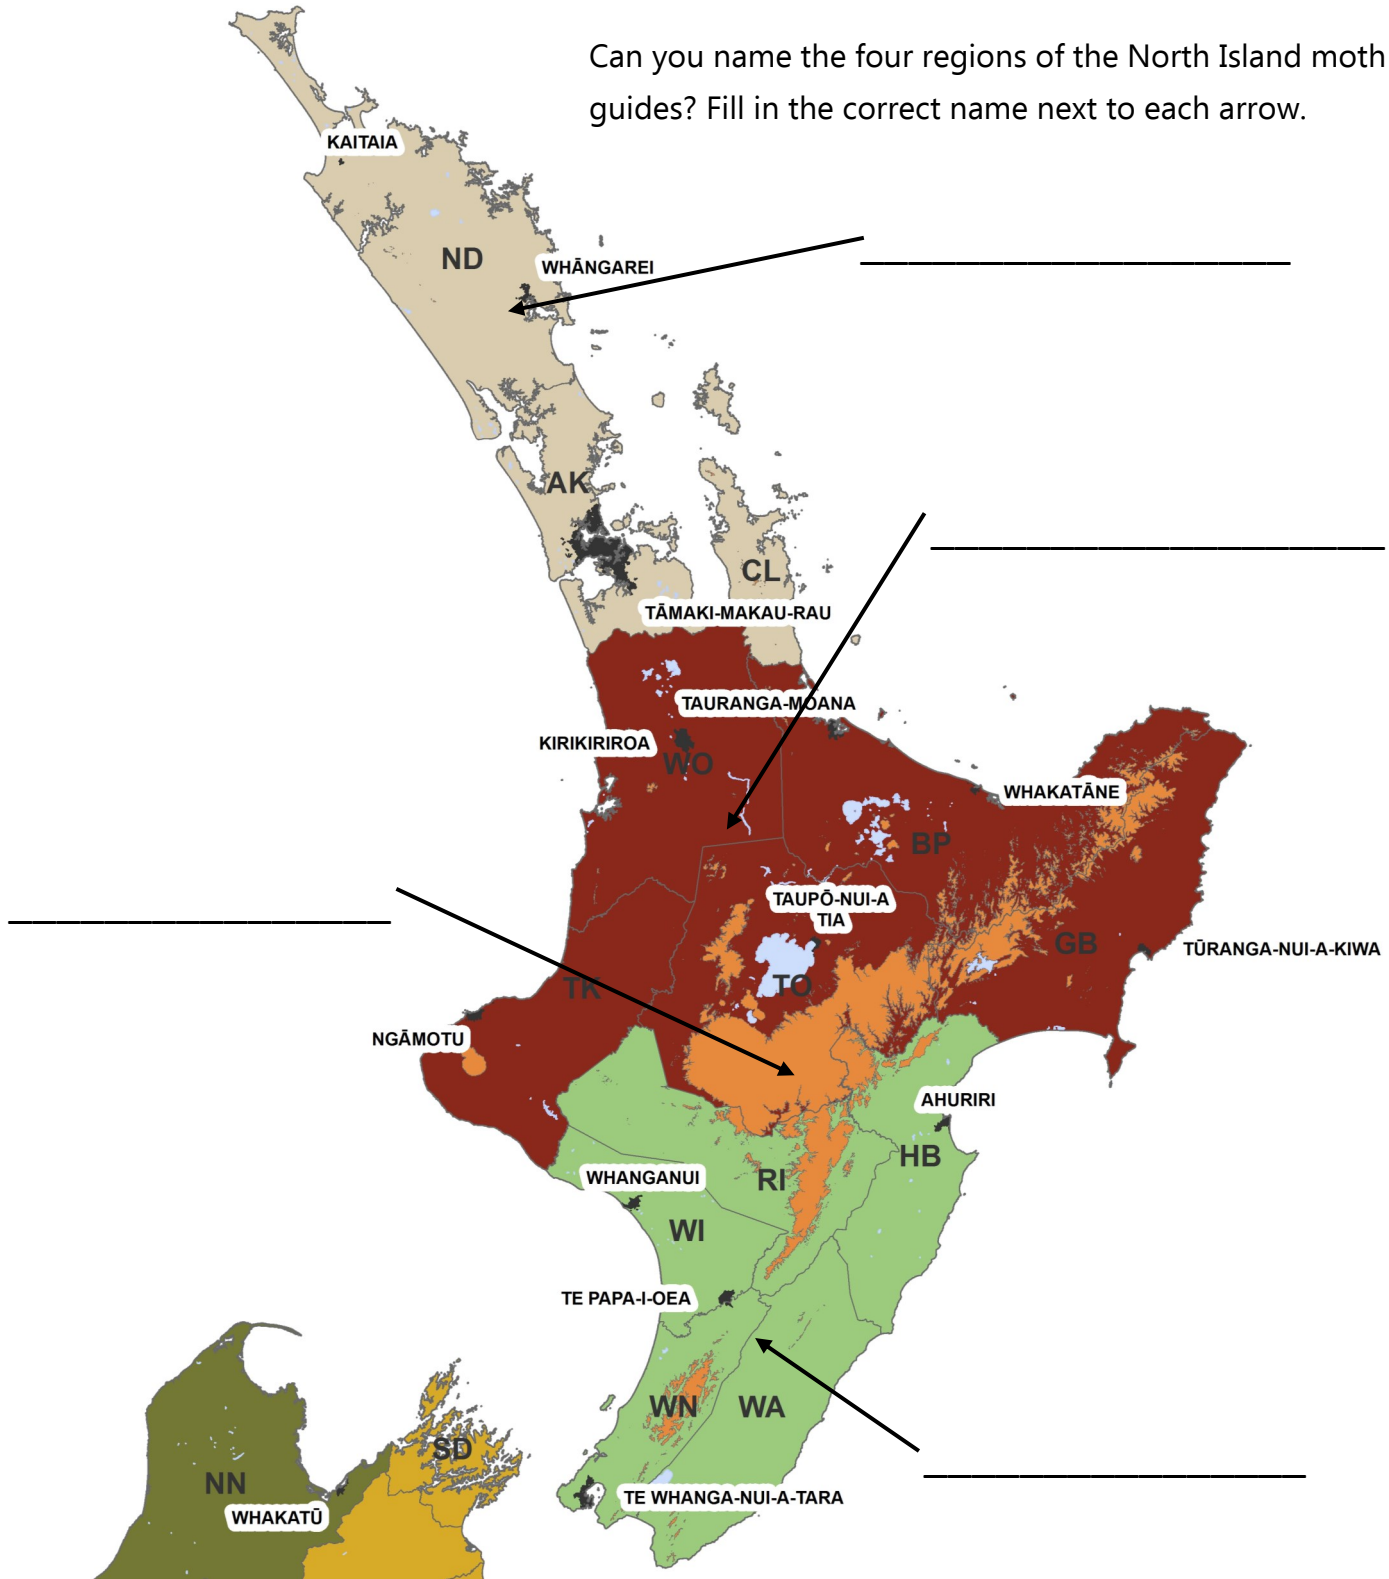

# Te Ika-a-Māui moth regions

Can you name the four regions of the North Island moth guides? Fill in the correct name next to each arrow.

Updated: 01/02/2018

Created: 15/01/2018

Manaaki Whenua Landcare Research