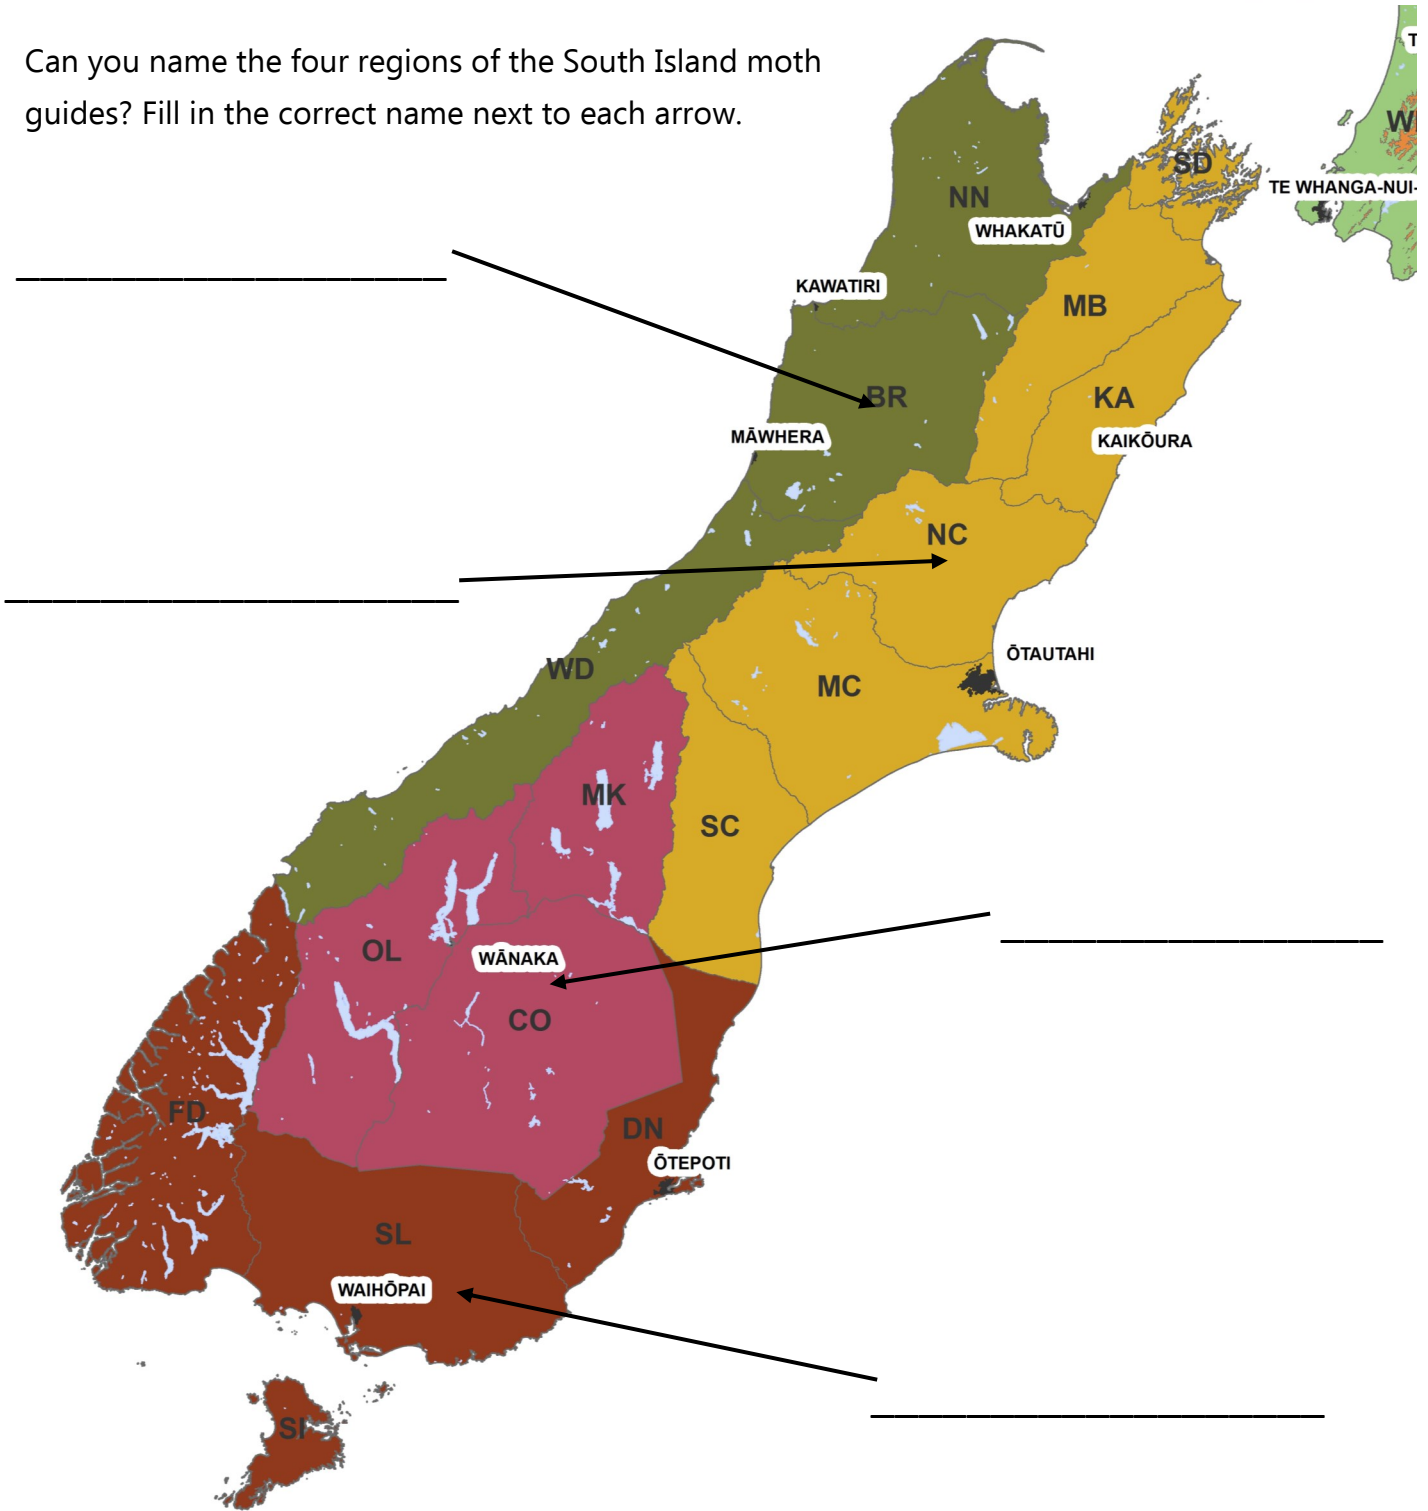

# Te Waipounamu moth regions

Can you name the four regions of the South Island moth guides? Fill in the correct name next to each arrow.

Updated: 01/02/2018

Created: 15/01/2018